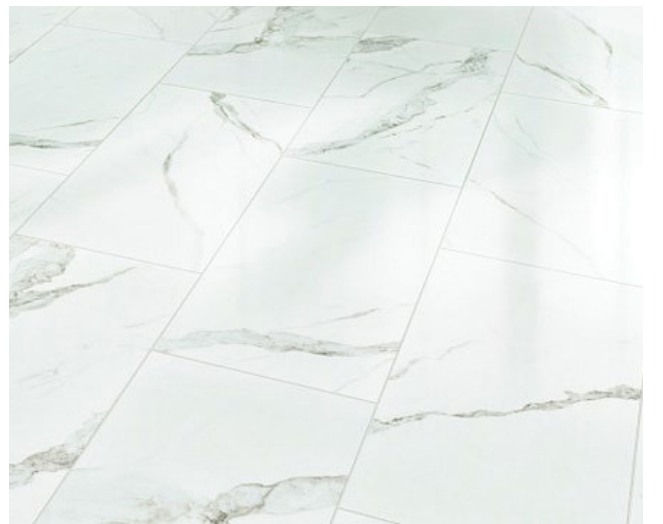

Welcome Home RF354  
122 Illumination Dr

Eave Drip - Key West Elevation

Color Package: #1

Color: Brown

Paint - Exterior Body & Trim - Key West Elevation

Manufacturer: Sherwin Williams

Color Package: #1

1st Exterior Body: Alabaster SW7008

Front Door: Scanda SW6529

Shutters: Scanda SW6529

Roofing - Metal - Key West Elevation

Color Package: #1

Color: Galvanized

Roofing - Shingles - Key West Elevation

Manufacturer: Owens Corning

Style: Oakridge

Bath 2

Bath 3

Bath 4

Laundry

**Alabaster (7008)**  
**Sherwin Williams**