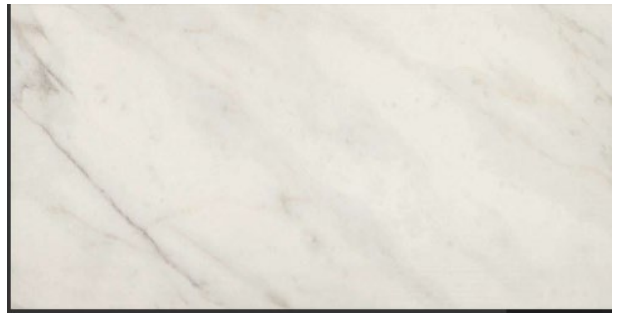

Scheme 13

Eave Drip - Cape Cod Elevation
Color Package: #13
Color: Black
Paint - Exterior Body & Trim - Cape Cod Elevation
Manufacturer: Sherwin Williams
Color Package: #13
1st Exterior Body: Greek Villa SW7551
2nd Exterior Body: Greek Villa SW7551
Exterior Trim: Westhighland White SW7566
Paint - Exterior Doors & Shutters - Cape Cod Elevation
Manufacturer: Sherwin Williams
Color Package: #13
Garage Door: Westhighland White SW7566
Front Door: Gauntlet Gray SW7019
Shutters: Gauntlet Gray SW7019
Roofing - Shingles - Cape Cod Elevation
Manufacturer: Owens Corning
Style: Oakridge
Color Package: #13
Color: Williamsburg Gray
Soffit & Fascia - Cape Cod Elevation
Manufacturer: Crane
Color Package: #13
Color: Aspen