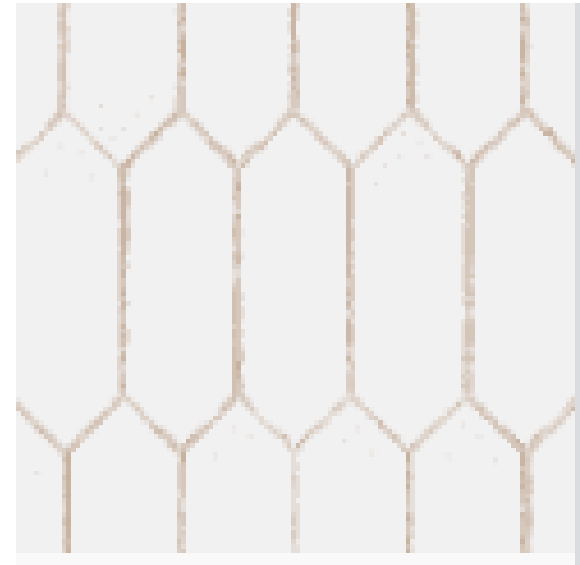

Welcome Home RF295  
424 Reflections Avenue

|  |
|--|
| Eave Drip - Modern Coastal Elevation (PM)                    |
| Color Package: #7  |
| Color: Black   |
| Paint - Exterior Body & Trim - Modern Coastal Elevation (PM) |
| Manufacturer: Sherwin Williams                               |
| Color Package: #7  |
| 1st Exterior Body: Eider White SW7014                        |
| 2nd Exterior Body: Eider White SW7014                        |
| Exterior Trim: Snowbound SW7004                              |
| Paint - Exterior Doors & Shutters - Modern Coastal Elev (PM) |
| Manufacturer: Sherwin Williams                               |
| Color Package: #7  |
| Garage Door: Eider White SW7014                              |
| Front Door: Poolhouse SW7603                                 |
| Bahama Shutters: Poolhouse SW7603                            |
| Roofing - Metal - Modern Coastal Elevation (PM)              |
| Color Package: #7  |
| Color: Galvanized  |
| Roofing - Shingles - Modern Coastal Elevation (PM)           |
| Manufacturer: Owens Corning                                  |
| Style: Oakridge  |
| Color Package: #7  |
| Color: Onyx Black  |
| Soffit & Fascia - Modern Coastal Elevation (PM)              |
| Manufacturer: Crane  |
| Color Package: #7  |
| Color: Aspen   |

**Sherwin-Williams  
Eider White SW 7014**

Kitchen