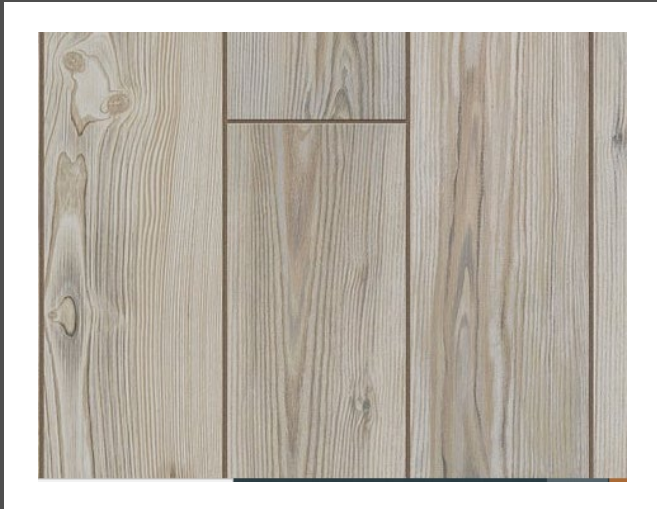

Welcome Home RF295  
424 Reflections Avenue

|  |
|--|
| Eave Drip - Modern Coastal Elevation (PM)                    |
| Color Package: #7  |
| Color: Black   |
| Paint - Exterior Body & Trim - Modern Coastal Elevation (PM) |
| Manufacturer: Sherwin Williams                               |
| Color Package: #7  |
| 1st Exterior Body: Eider White SW7014                        |
| 2nd Exterior Body: Eider White SW7014                        |
| Exterior Trim: Snowbound SW7004                              |
| Paint - Exterior Doors & Shutters - Modern Coastal Elev (PM) |
| Manufacturer: Sherwin Williams                               |
| Color Package: #7  |
| Garage Door: Eider White SW7014                              |
| Front Door: Poolhouse SW7603                                 |
| Bahama Shutters: Poolhouse SW7603                            |
| Roofing - Metal - Modern Coastal Elevation (PM)              |
| Color Package: #7  |
| Color: Galvanized  |
| Roofing - Shingles - Modern Coastal Elevation (PM)           |
| Manufacturer: Owens Corning                                  |
| Style: Oakridge  |
| Color Package: #7  |
| Color: Onyx Black  |
| Soffit & Fascia - Modern Coastal Elevation (PM)              |
| Manufacturer: Crane  |
| Color Package: #7  |
| Color: Aspen   |

**Sherwin-Williams  
Eider White SW 7014**

Kitchen