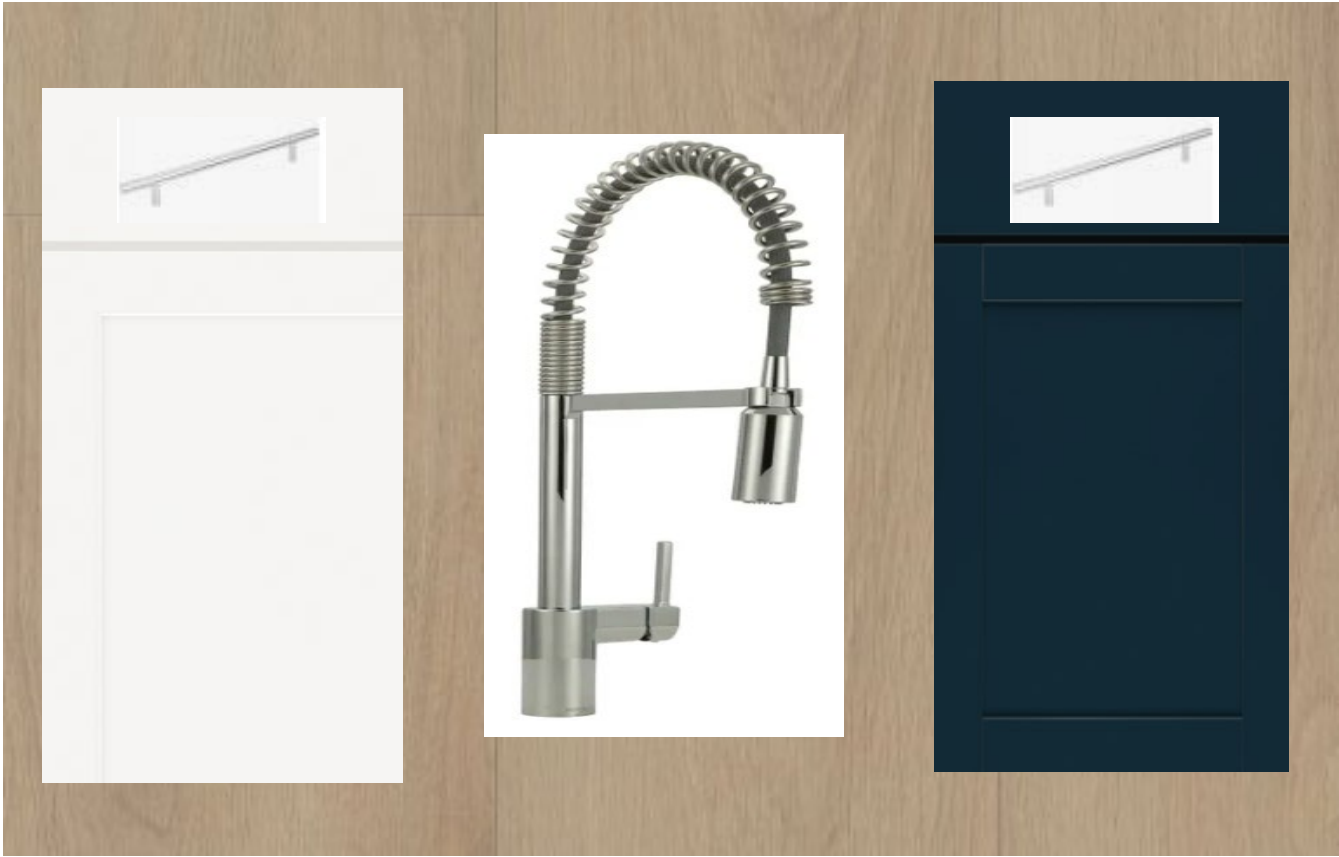

- Welcome Home RF305
- 407 Reflections Avenue

Eave Drip - Cape Cod Elevation  
Color Package: #9  
Color: Black  
Paint - Exterior Body & Trim - Cape Cod Elevation  
Manufacturer: Sherwin Williams  
Color Package: #9  
1st Exterior Body: Snowbound SW7004  
2nd Exterior Body: Snowbound SW7004  
Exterior Trim: Ceiling Bright White SW7007  
Paint - Exterior Doors & Shutters - Cape Cod Elevation  
Manufacturer: Sherwin Williams  
Color Package: #9  
Garage Door: Ceiling Bright White SW7007  
Front Door: Salty Dog SW9177  
Shutters: Salty Dog SW9177  
Roofing - Shingles - Cape Cod Elevation  
Manufacturer: Owens Corning  
Style: Oakridge  
Color Package: #9  
Color: Williamsburg Gray  
Soffit & Fascia - Cape Cod Elevation  
Manufacturer: Crane  
Color Package: #9  
Color: Aspen

Kitchen

- Bath 2

- Laundry

**Eider White**  
7014