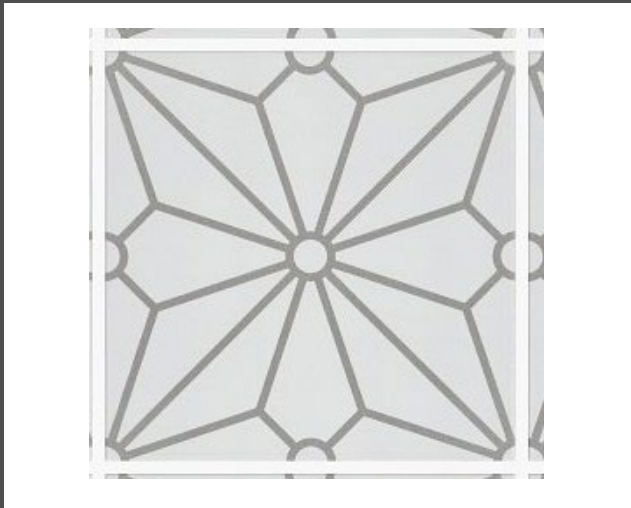

-
- WELCOME HOME RF348
 - 56 ILLUMINATION DRIVE

Body

SW 9166 Drift of Mist

Gossamer Veil (9165)
Sherwin Williams

SW 7005 Pure White- Trim

SW 7615 Sea
Serpent

Eave Drip - Key West Elevation
Color Package: #2
Color: Black
Paint - Exterior Body & Trim - Key West Elev
Manufacturer: Sherwin Williams
Color Package: #2
1st Exterior Body: Drift of Mist SW9166
2nd Exterior Body: Gossamer Veil SW9165
Exterior Trim: Pure White SW7005
Paint - Exterior Doors & Shutters - Key West
Manufacturer: Sherwin Williams
Color Package: #2
Garage Door: Pure White SW7005
Front Door: Sea Serpent SW7615
Shutters: Sea Serpent SW7615
Roofing - Metal - Key West Elevation
Color Package: #2
Color: Galvanized
Roofing - Shingles - Key West Elevation
Manufacturer: Owens Corning
Style: Oakridge
Color Package: #2
Color: Williamsburg Grey
Soffit & Fascia - Key West Elevation
Manufacturer: Crane
Color Package: #2
Color: Aspen

SW 6196

Frosty White

BATH 2

BATH 4

12 X 24

KITCHEN

CHROME

LAUNDRY