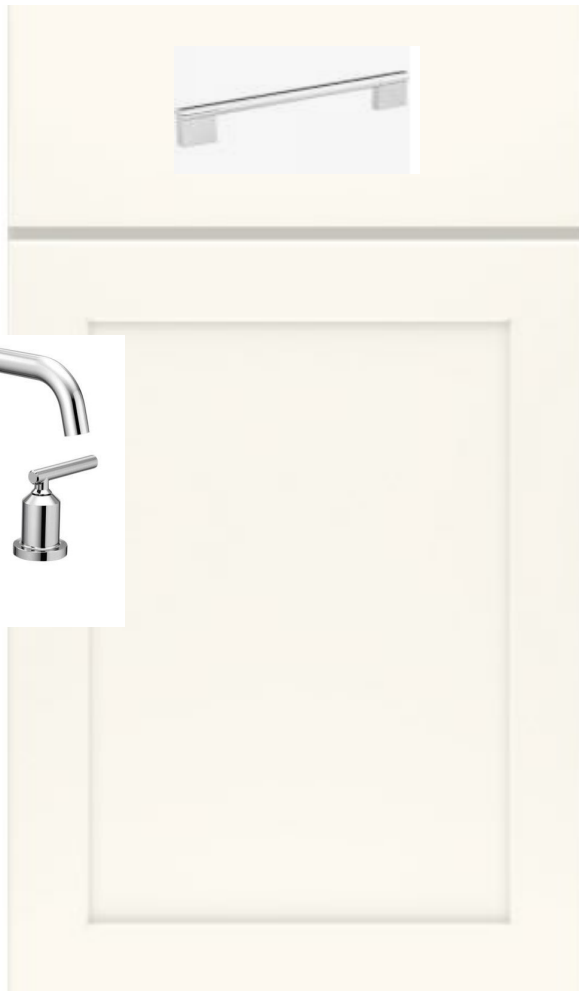

-
- WELCOME HOME RF348
 - 56 ILLUMINATION DRIVE

Body

SW 9166 Drift of Mist

Gossamer Veil (9165)
Sherwin Williams

SW 7005 Pure White- Trim

SW 7615 Sea
Serpent

Eave Drip - Key West Elevation
Color Package: #2
Color: Black
Paint - Exterior Body & Trim - Key West Elev
Manufacturer: Sherwin Williams
Color Package: #2
1st Exterior Body: Drift of Mist SW9166
2nd Exterior Body: Gossamer Veil SW9165
Exterior Trim: Pure White SW7005
Paint - Exterior Doors & Shutters - Key West
Manufacturer: Sherwin Williams
Color Package: #2
Garage Door: Pure White SW7005
Front Door: Sea Serpent SW7615
Shutters: Sea Serpent SW7615
Roofing - Metal - Key West Elevation
Color Package: #2
Color: Galvanized
Roofing - Shingles - Key West Elevation
Manufacturer: Owens Corning
Style: Oakridge
Color Package: #2
Color: Williamsburg Grey
Soffit & Fascia - Key West Elevation
Manufacturer: Crane
Color Package: #2
Color: Aspen

SW 6196

Frosty White

BATH 2

BATH 4

12 X 24

KITCHEN

CHROME

LAUNDRY