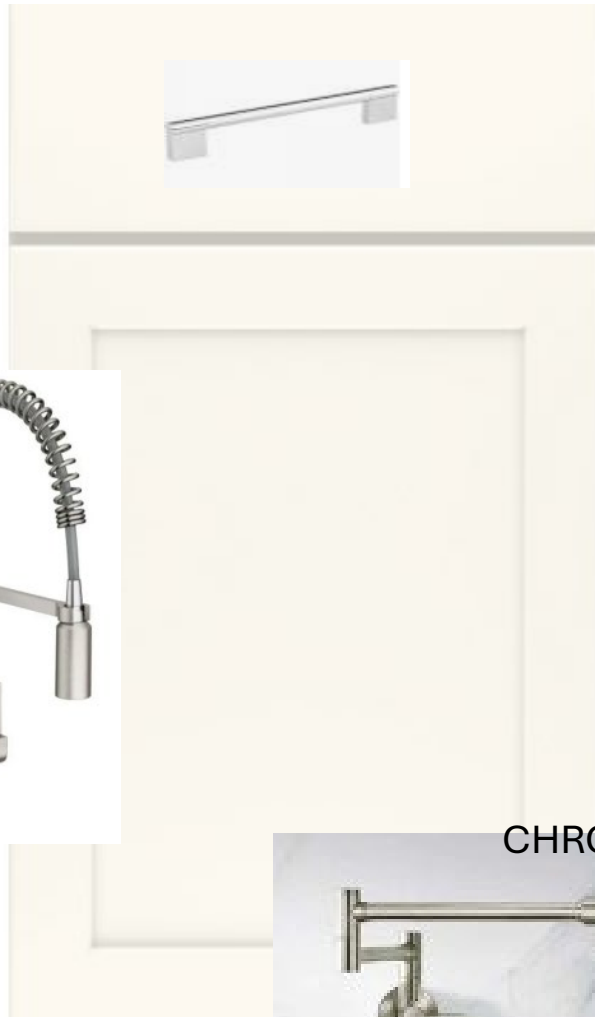

-
- WELCOME HOME RF348
 - 56 ILLUMINATION DRIVE

Body

SW 9166 Drift of Mist

Gossamer Veil (9165)
Sherwin Williams

SW 7005 Pure White- Trim

SW 7615 Sea
Serpent

Eave Drip - Key West Elevation
Color Package: #2
Color: Black
Paint - Exterior Body & Trim - Key West Elev
Manufacturer: Sherwin Williams
Color Package: #2
1st Exterior Body: Drift of Mist SW9166
2nd Exterior Body: Gossamer Veil SW9165
Exterior Trim: Pure White SW7005
Paint - Exterior Doors & Shutters - Key West
Manufacturer: Sherwin Williams
Color Package: #2
Garage Door: Pure White SW7005
Front Door: Sea Serpent SW7615
Shutters: Sea Serpent SW7615
Roofing - Metal - Key West Elevation
Color Package: #2
Color: Galvanized
Roofing - Shingles - Key West Elevation
Manufacturer: Owens Corning
Style: Oakridge
Color Package: #2
Color: Williamsburg Grey
Soffit & Fascia - Key West Elevation
Manufacturer: Crane
Color Package: #2
Color: Aspen

SW 6196

Frosty White

BATH 2

BATH 4

12 X 24

KITCHEN

CHROME

LAUNDRY