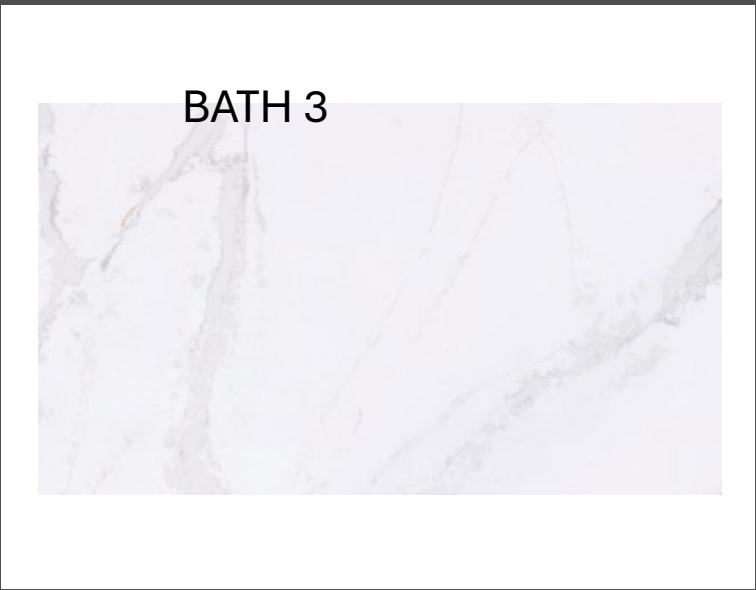

Color: Black

Paint - Exterior Body & Trim - Key West Elev

Manufacturer: Sherwin Williams

Color Package: #2

1st Exterior Body: Drift of Mist SW9166

2nd Exterior Body: Gossamer Veil SW9165

Exterior Trim: Pure White SW7005

Color Package: #2

Color: Galvanized

Roofing - Shingles - Key West Elevation

Manufacturer: Owens Corning

Style: Oakridge

Color Package: #2

Color: Williamsburg Grey

Soffit & Fascia - Key West Elevation

Manufacturer: Crane

Color Package: #2

Color: Aspen

SW 6196

Frosty White

BATH 2

BATH 4

12 X 24

KITCHEN

CHROME

CHROME

LAUNDRY

OWNERS

A collection of marble tile samples with various veining patterns, set within a blue frame. The word "OWNERS" is printed in black text at the top center of the frame.