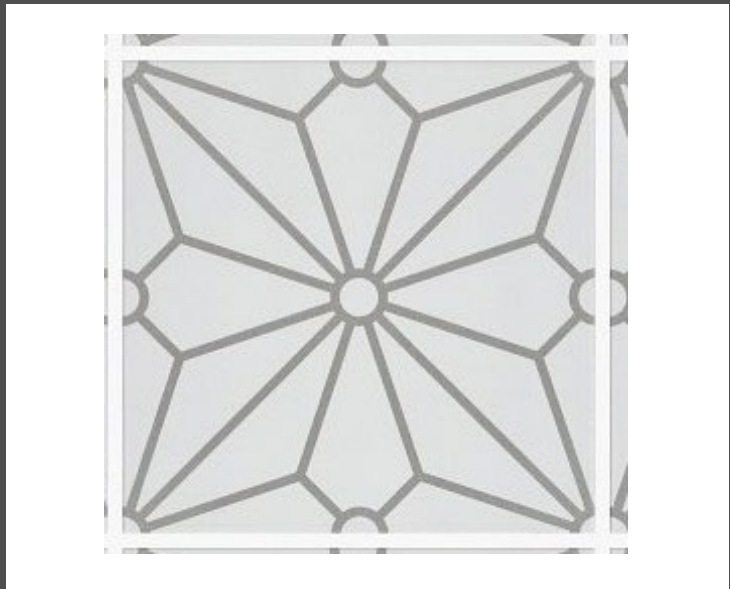

Manufacturer: Crane

Color Package: #2

Color: Aspen

SW 6196

Frosty White

BATH 2

BATH 4

12 X 24