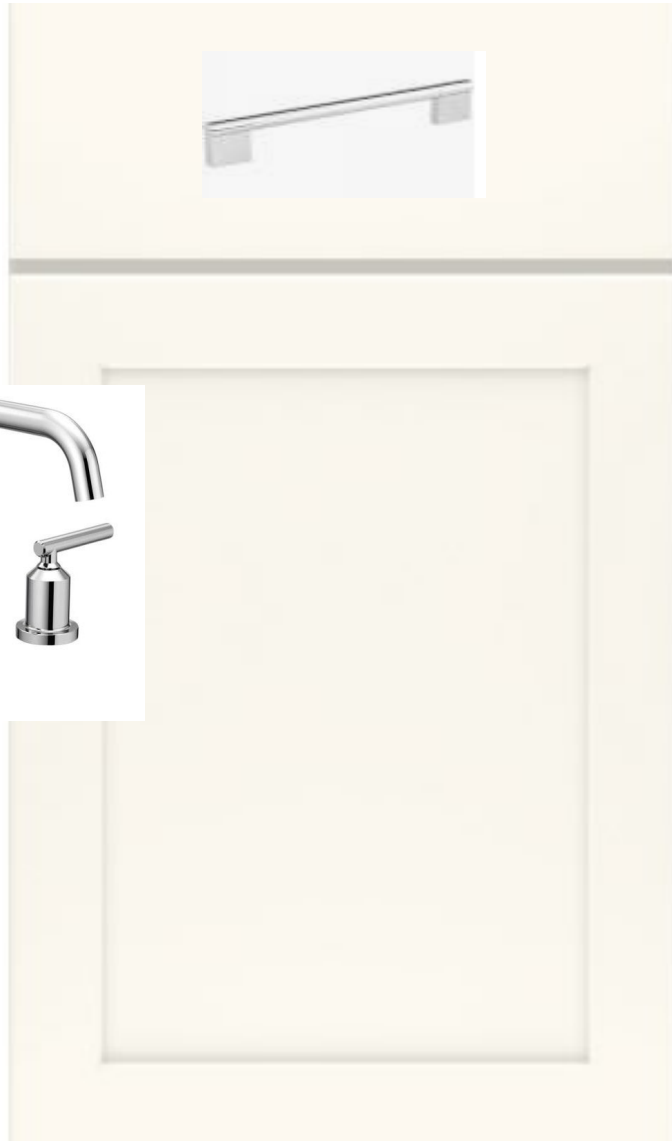

-
- WELCOME HOME RF348
 - 56 ILLUMINATION DRIVE

Body

SW 9166 Drift of Mist

Gossamer Veil (9165)
Sherwin Williams

SW 7005 Pure White- Trim

SW 7615 Sea
Serpent

Eave Drip - Key West Elevation

Color Package: #2

Color: Black

Paint - Exterior Body & Trim - Key West Elev

Manufacturer: Sherwin Williams

Color Package: #2

1st Exterior Body: Drift of Mist SW9166

2nd Exterior Body: Gossamer Veil SW9165

Exterior Trim: Pure White SW7005

Manufacturer: Crane

Color Package: #2

Color: Aspen

SW 6196

Frosty White

BATH 2

BATH 4

12 X 24

KITCHEN

CHROME

CHROME

LAUNDRY

OWNERS

A collection of marble tile samples with various veining patterns, set within a blue frame. The word "OWNERS" is printed in black text at the top center of the frame.