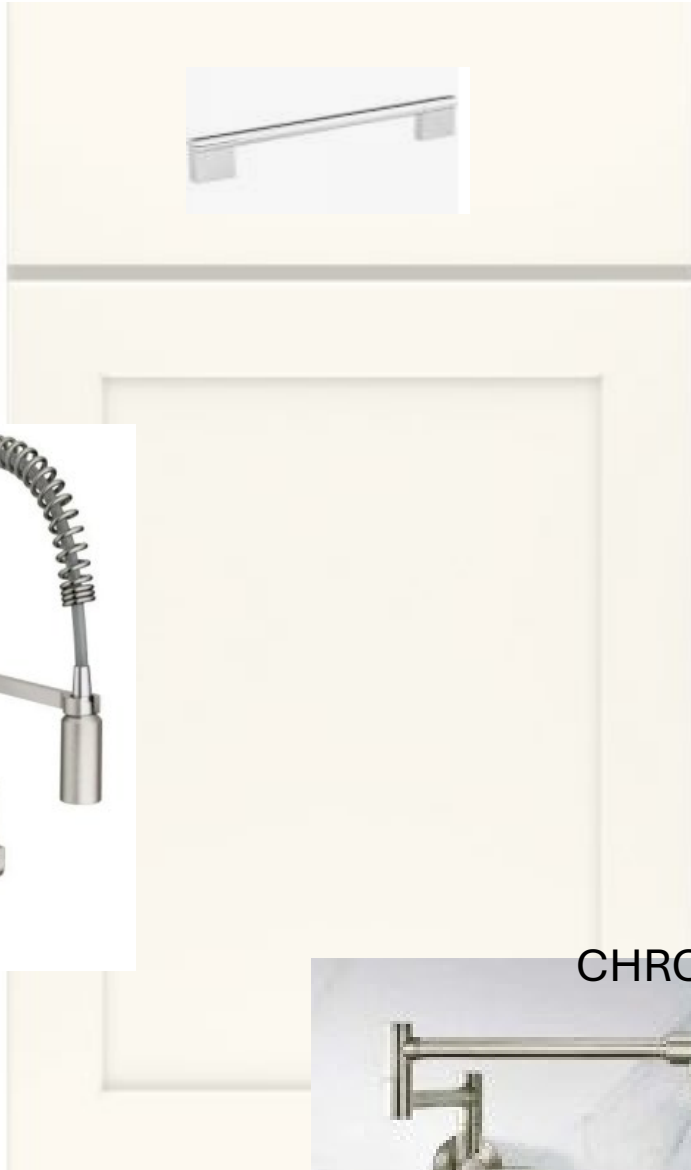

Color: Black

Paint - Exterior Body & Trim - Key West Elev

Manufacturer: Sherwin Williams

Color Package: #2

1st Exterior Body: Drift of Mist SW9166

2nd Exterior Body: Gossamer Veil SW9165

Exterior Trim: Pure White SW7005

KITCHEN

CHROME

CHROME

LAUNDRY

OWNERS

A collection of marble tile samples with various veining patterns, set within a blue frame. The word "OWNERS" is printed in black text at the top center of the frame.