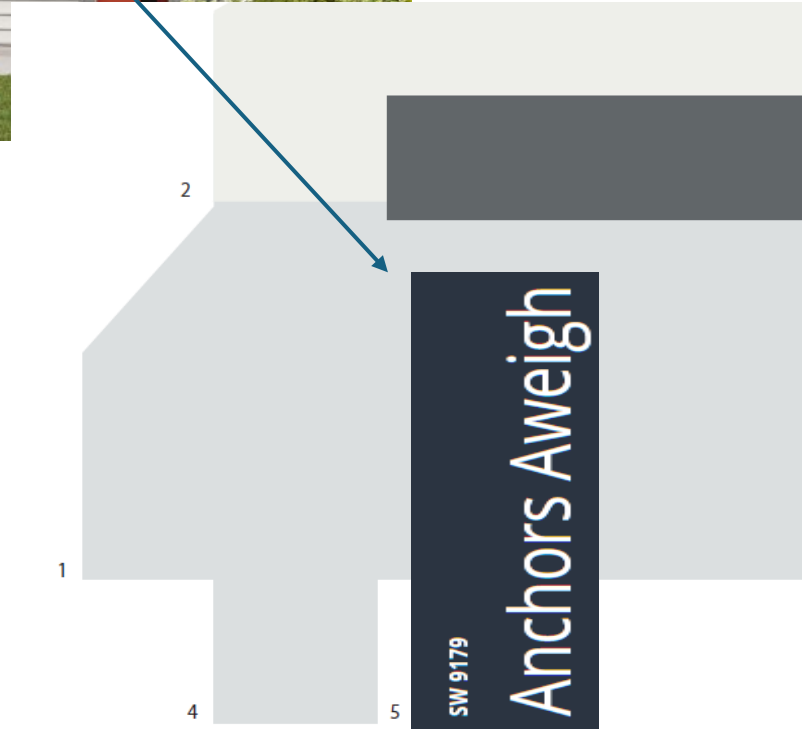

Welcome
Home CD039
84 Oak Breeze
Dr.

Eave Drip - Modern Farmhouse Elevation
Color Package: #5
Color: Black
Paint - Exterior Body & Trim - Modern Farmhouse Elevation
Manufacturer: Sherwin Williams
Color Package: #5
1st Exterior Body: Icicle SW6238
2nd Exterior Body: Extra White SW7006
Exterior Trim: Web Gray SW7075
Paint - Exterior Doors & Shutters - Modern Farmhouse Elev.
Manufacturer: Sherwin Williams
Color Package: #5
Garage Door: Icicle SW6238
Front Door: Anchors Aweigh SW9179
Shutters:
Roofing - Shingles - Modern Farmhouse Elevation
Manufacturer: Owens Corning
Style: Oakridge
Color Package: #5
Color: Onyx Black
Soffit & Fascia - Modern Farmhouse Elevation
Manufacturer: Crane
Color Package: #5
Color: Slate Fascia / White Soffit