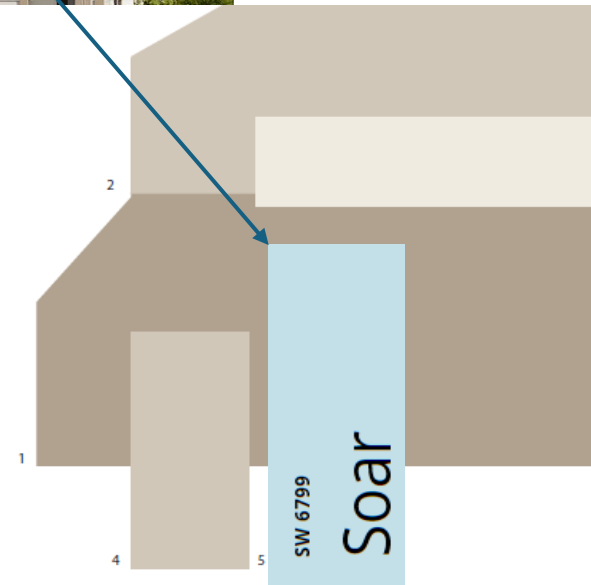

WELCOME HOME CD074
80 GRAYLING DRIVE

Eave Drip - Modern Farmhouse Elevation
Color Package: #1
Color: Brown
Paint - Exterior Body & Trim - Modern Farmhouse Elevation
Manufacturer: Sherwin Williams
Color Package: #1
1st Exterior Body: Natural Linen SW9109
2nd Exterior Body: Natural Linen SW9109
Exterior Trim: Extra White SW7006
Paint - Exterior Doors & Shutters - Modern Farmhouse Elev.
Manufacturer: Sherwin Williams
Color Package: #1
Garage Door: Natural Linen SW9109
Front Door: Soar SW6799
Shutters: N/A
Roofing - Shingles - Modern Farmhouse Elevation
Manufacturer: Owens Corning
Style: Oakridge
Color Package: #1
Color: Driftwood
Soffit & Fascia - Modern Farmhouse Elevation
Manufacturer: Crane
Color Package: #1
Color: Aspen

Bath 2

SW 7042

Shoji White

Interior / Exterior

Location Number: 254-C4

KITCHEN

OWNERS BATH