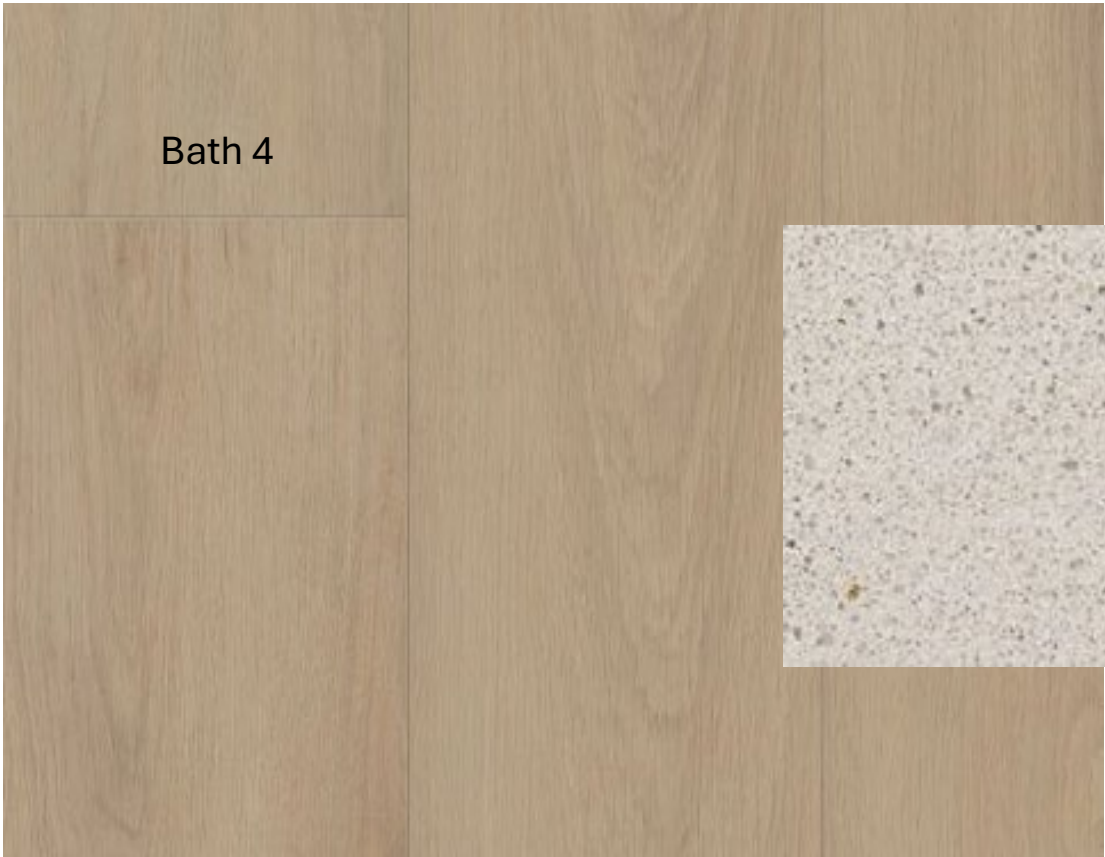

- Welcome Home RF374
- 221 Illumination Dr

Eave Drip - Caribbean Elevation
Color Package: #3
Color: Black
Paint - Exterior Body & Trim - Caribbean Elevation
Manufacturer: Sherwin Williams
Color Package: #3
1st Exterior Body: Whitetail SW7103
2nd Exterior Body: Whitetail SW7103
Exterior Trim: Ceiling Bright White SW7007
Paint - Exterior Doors & Shutters - Caribbean Elevation
Manufacturer: Sherwin Williams
Color Package: #3
Garage Door: Ceiling Bright White SW7007
Front Door: Major Blue SW6795
Shutters: Major Blue SW6795
Roofing - Metal - Caribbean Elevation
Color Package: #3
Color: Galvanized
Roofing - Shingles - Caribbean Elevation
Manufacturer: Owens Corning
Style: Oakridge
Color Package: #3
Color: Williamsburg Grey
Soffit & Fascia - Caribbean Elevation
Manufacturer: Crane
Color Package: #3
Color: Aspen

Kitchen

Bath 2

Bath 3

Bath 4

Shoji White SW 7042