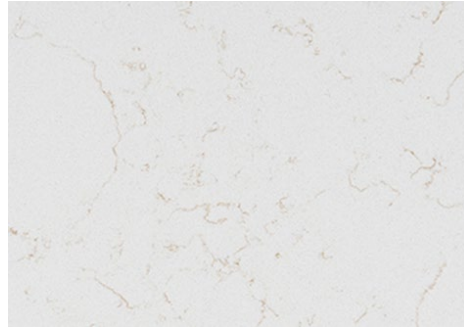

Welcome Home RF355
134 Illumination Drive

Eave Drip - Cape Cod Elevation
Color Package: #12
Color: Black
Paint - Exterior Body & Trim - Cape Cod Elevation
Manufacturer: Sherwin Williams
Color Package: #12
1st Exterior Body: Lazy Gray SW6254
2nd Exterior Body: Lazy Gray SW6254
Exterior Trim: Ice Cube SW6252
Paint - Exterior Doors & Shutters - Cape Cod Elevation
Manufacturer: Sherwin Williams
Color Package: #12
Garage Door: Ice Cube SW6252
Front Door: Waterfall SW6750
Shutters: Waterfall SW6750
Roofing - Shingles - Cape Cod Elevation
Manufacturer: Owens Corning
Style: Oakridge
Color Package: #12
Color: Williamsburg Gray
Soffit & Fascia - Cape Cod Elevation
Manufacturer: Crane
Color Package: #12
Color: Aspen

Kitchen

Laundry

Owners

Bath 5

**Sherwin-Williams
Eider White SW 7014**