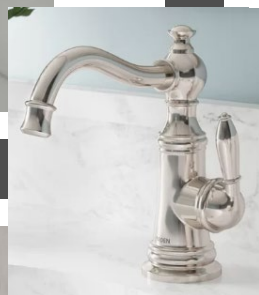

# Welcome Home RF 216

# RF216

Eave Drip - Key West Elevation
Color Package: #4
Color: Black
Paint - Exterior Body & Trim - Key West Elevation
Manufacturer: Sherwin Williams
Color Package: #4
1st Exterior Body: Pure White SW7005
2nd Exterior Body: Pearly White SW7009
Exterior Trim: Extra White SW 7006
Paint - Exterior Doors & Shutters - Key West Elevation
Manufacturer: Sherwin Williams
Color Package: #4
Garage Door: Extra White SW 7006
Front Door: Tricorn Black SW6258
Shutters:
Roofing - Metal - Key West Elevation
Color Package: #4
Color: Galvanized
Roofing - Shingles - Key West Elevation
Manufacturer: Owens Corning
Style: Oakridge
Color Package: #4
Color: Williamsburg Grey
Soffit & Fascia - Key West Elevation
Manufacturer: Crane
Color Package: #4
Color: Aspen

Bath 3

Guest Bath

Kitchen

Laundry

**Sherwin-Williams  
Eider White SW 7014**

Owners Bath