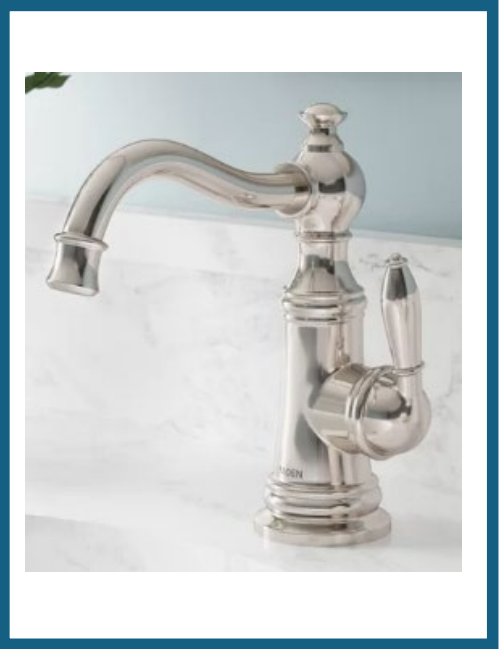

# Welcome Home RF 216

# RF216

Eave Drip - Key West Elevation
Color Package: #4
Color: Black
Paint - Exterior Body & Trim - Key West Elevation
Manufacturer: Sherwin Williams
Color Package: #4
1st Exterior Body: Pure White SW7005
2nd Exterior Body: Pearly White SW7009
Exterior Trim: Extra White SW 7006
Paint - Exterior Doors & Shutters - Key West Elevation
Manufacturer: Sherwin Williams
Color Package: #4
Garage Door: Extra White SW 7006
Front Door: Tricorn Black SW6258
Shutters:
Roofing - Metal - Key West Elevation
Color Package: #4
Color: Galvanized
Roofing - Shingles - Key West Elevation
Manufacturer: Owens Corning
Style: Oakridge
Color Package: #4
Color: Williamsburg Grey
Soffit & Fascia - Key West Elevation
Manufacturer: Crane
Color Package: #4
Color: Aspen

Bath 3

Guest Bath

Kitchen

Laundry

**Sherwin-Williams  
Eider White SW 7014**

Owners Bath