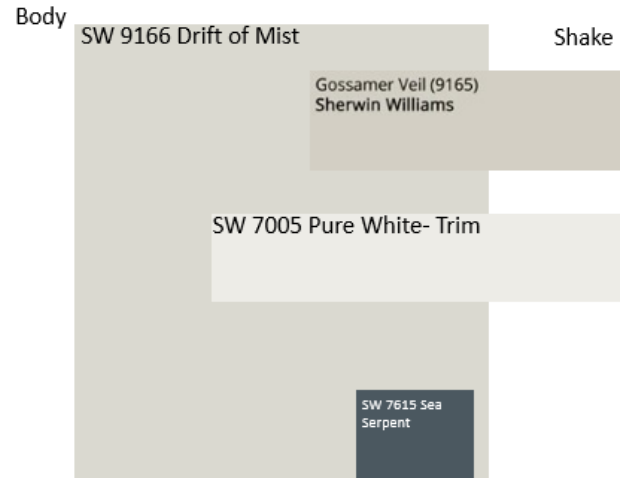

- Welcome Home
- SE173 Cypress KW 02
- 345 Seamark Drive

Eave Drip - Key West Elevation
Color Package: #2
Color: Brown
Paint - Exterior Body & Trim - Key West Elevation
Manufacturer: Sherwin Williams
Color Package: #2
1st Exterior Body: Drift of Mist SW9166
2nd Exterior Body: Gossamer Veil SW9165
Exterior Trim: Pure White SW7005
Paint - Exterior Doors & Shutters - Key West Elevation
Manufacturer: Sherwin Williams
Color Package: #2
Garage Door: Pure White SW7005
Front Door: Sea Serpent SW7615
Shutters: Sea Serpent SW7615
Roofing - Metal - Key West Elevation
Color Package: #2
Color: Galvanized
Roofing - Shingles - Key West Elevation
Manufacturer: CertainTeed
Style: Landmark
Color Package: #2
Color: Weathered Wood
Soffit & Fascia - Key West Elevation
Manufacturer: Crane
Color Package: #2
Color: Aspen

**Sherwin-Williams  
Eider White SW 7014**