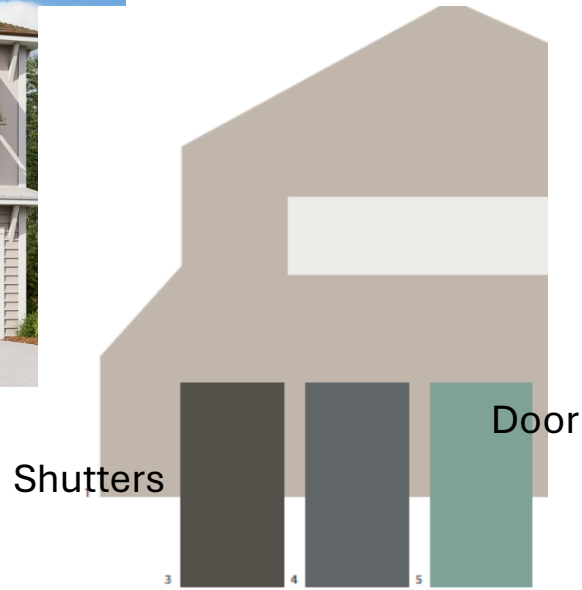

- Welcome Home
- Cypress MCO #8
- 248 Dawes Ave

Modern Coastal 8

- | | |
|-------------------------------------|------------------------|
| 1 First Body/ Second Body/ Garage 1 | SW 6072 Versatile Gray |
| 2 Trim/ Garage 2 | SW 7005 Pure White |
| 3 Front Door 1/ Shutters | SW 7048 Urbane Bronze |
| 4 Front Door 2/ Shutters | SW 7075 Web Gray |
| 5 Front Door 3 | SW 6472 Composed |

- Eave Drip - Modern Coastal Elevation (PM)
- Color Package: #8
- Color: Brown
- Paint - Exterior Body & Trim - Modern Coastal Elevation
- Manufacturer: Sherwin Williams
- Color Package: #8
- 1st Exterior Body: Versatile Gray SW6072
- 2nd Exterior Body: Versatile Gray SW6072
- Exterior Trim: Pure White SW7005
- Paint - Exterior Doors & Shutters - Modern Coastal Elev (
- Manufacturer: Sherwin Williams
- Color Package: #8
- Garage Door: Pure White SW7005
- Front Door: Composed SW6472
- Bahama Shutters:
- Roofing - Metal - Modern Coastal Elevation (PM)
- Color Package: #8
- Color: Galvanized
- Roofing - Shingles - Modern Coastal Elevation (PM)
- Manufacturer: Owens Corning
- Style: Oakridge
- Color Package: #8
- Color: Driftwood
- Soffit & Fascia - Modern Coastal Elevation (PM)
- Manufacturer: Crane
- Color Package: #8
- Color: Aspen