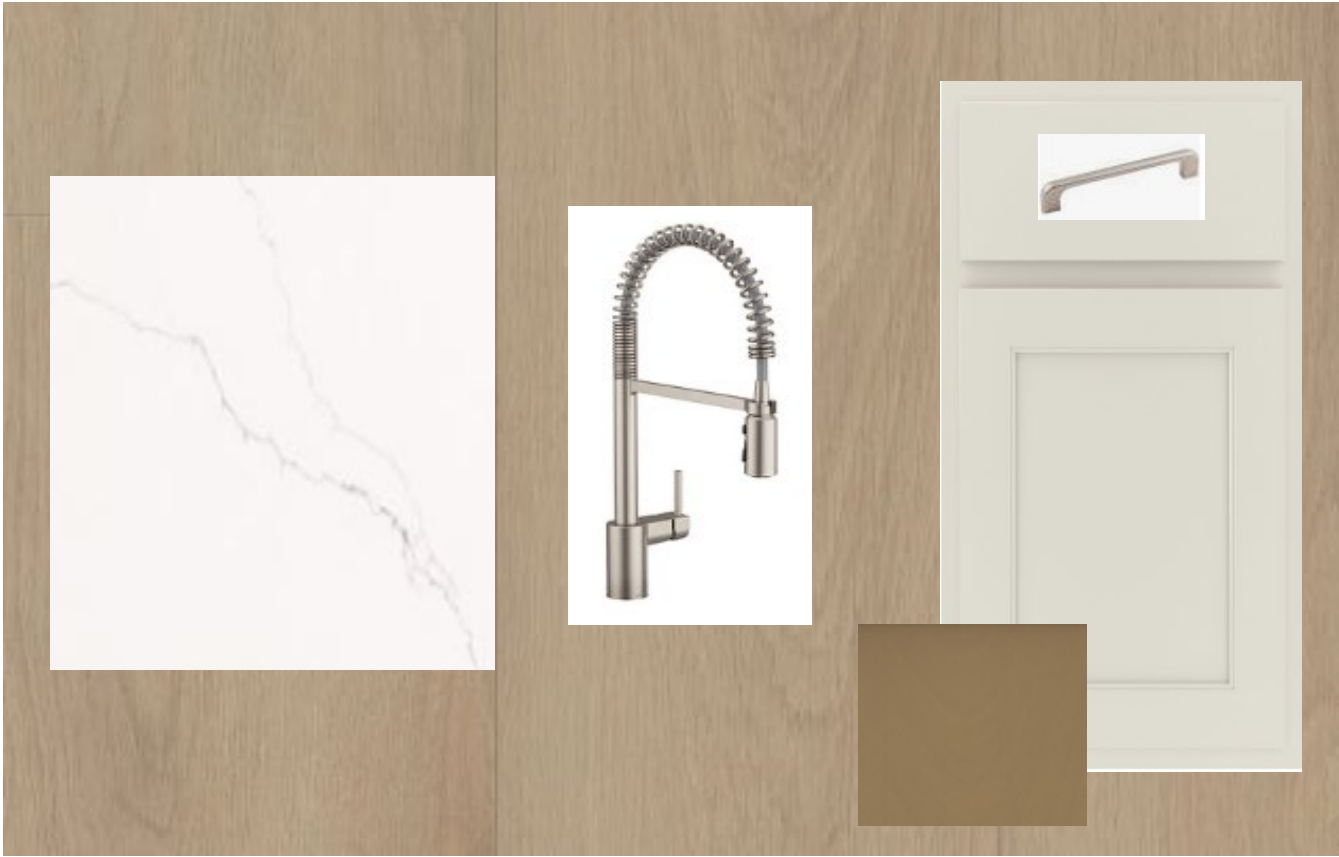

Garage Door

Front Door

- Welcome Home CD087
- 121 Sutton Drive

[1] Modern Farmhouse Elevation:: **Note: Windows Change By Elevation**

Color Scheme #8

- Choices: 6513 Eave Drip - Modern Farmhouse Elevation
Color Package: #8
Color: Black
- Choices: 12612 Paint - Exterior Body & Trim - Modern Farmhouse Elevation
Manufacturer: Sherwin Williams
Color Package: #8
1st Exterior Body: Evening Shade SW7662
2nd Exterior Body: Peppercorn SW7674
Exterior Trim: Icicle SW6238
- Choices: 13512 Paint - Exterior Doors & Shutters - Modern Farmhouse Elev.
Manufacturer: Sherwin Williams
Color Package: #8
Garage Door: Evening Shade SW7662
Front Door: Deep Sea Dive SW7618
Shutters:
- Choices: 22512 Roofing - Shingles - Modern Farmhouse Elevation
Manufacturer: CertainTeed
Style: Landmark
Color Package: #8
Color: Moire Black
- Choices: 23512 Soffit & Fascia - Modern Farmhouse Elevation
Manufacturer: Crane
Color Package: #8
Color: Aspen

Kitchen

- Bath 2

- Bath 3

- Laundry

SW6196 Frosty White